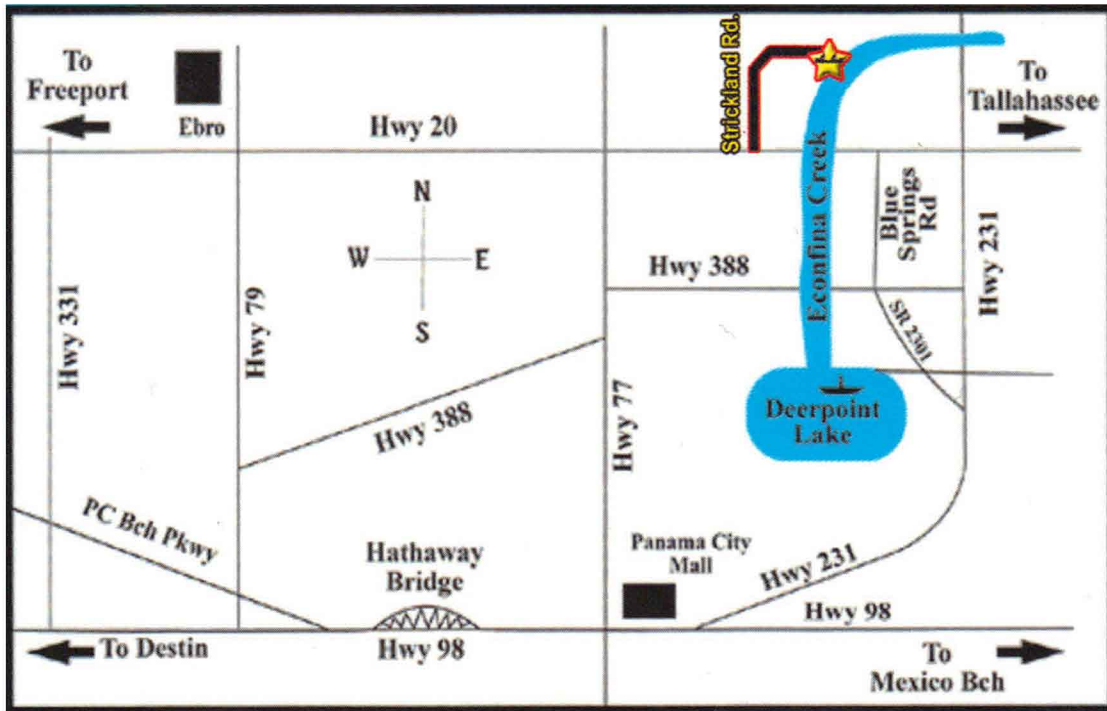

Located in the Heart of Econfina Creek!

850-722-9032

Notes:

Econfina Creek Canoe Livery

\$5 OFF

"Go With The Flow"
Canoe Trip

Monday-Thursday
(No Weekends/Holidays)